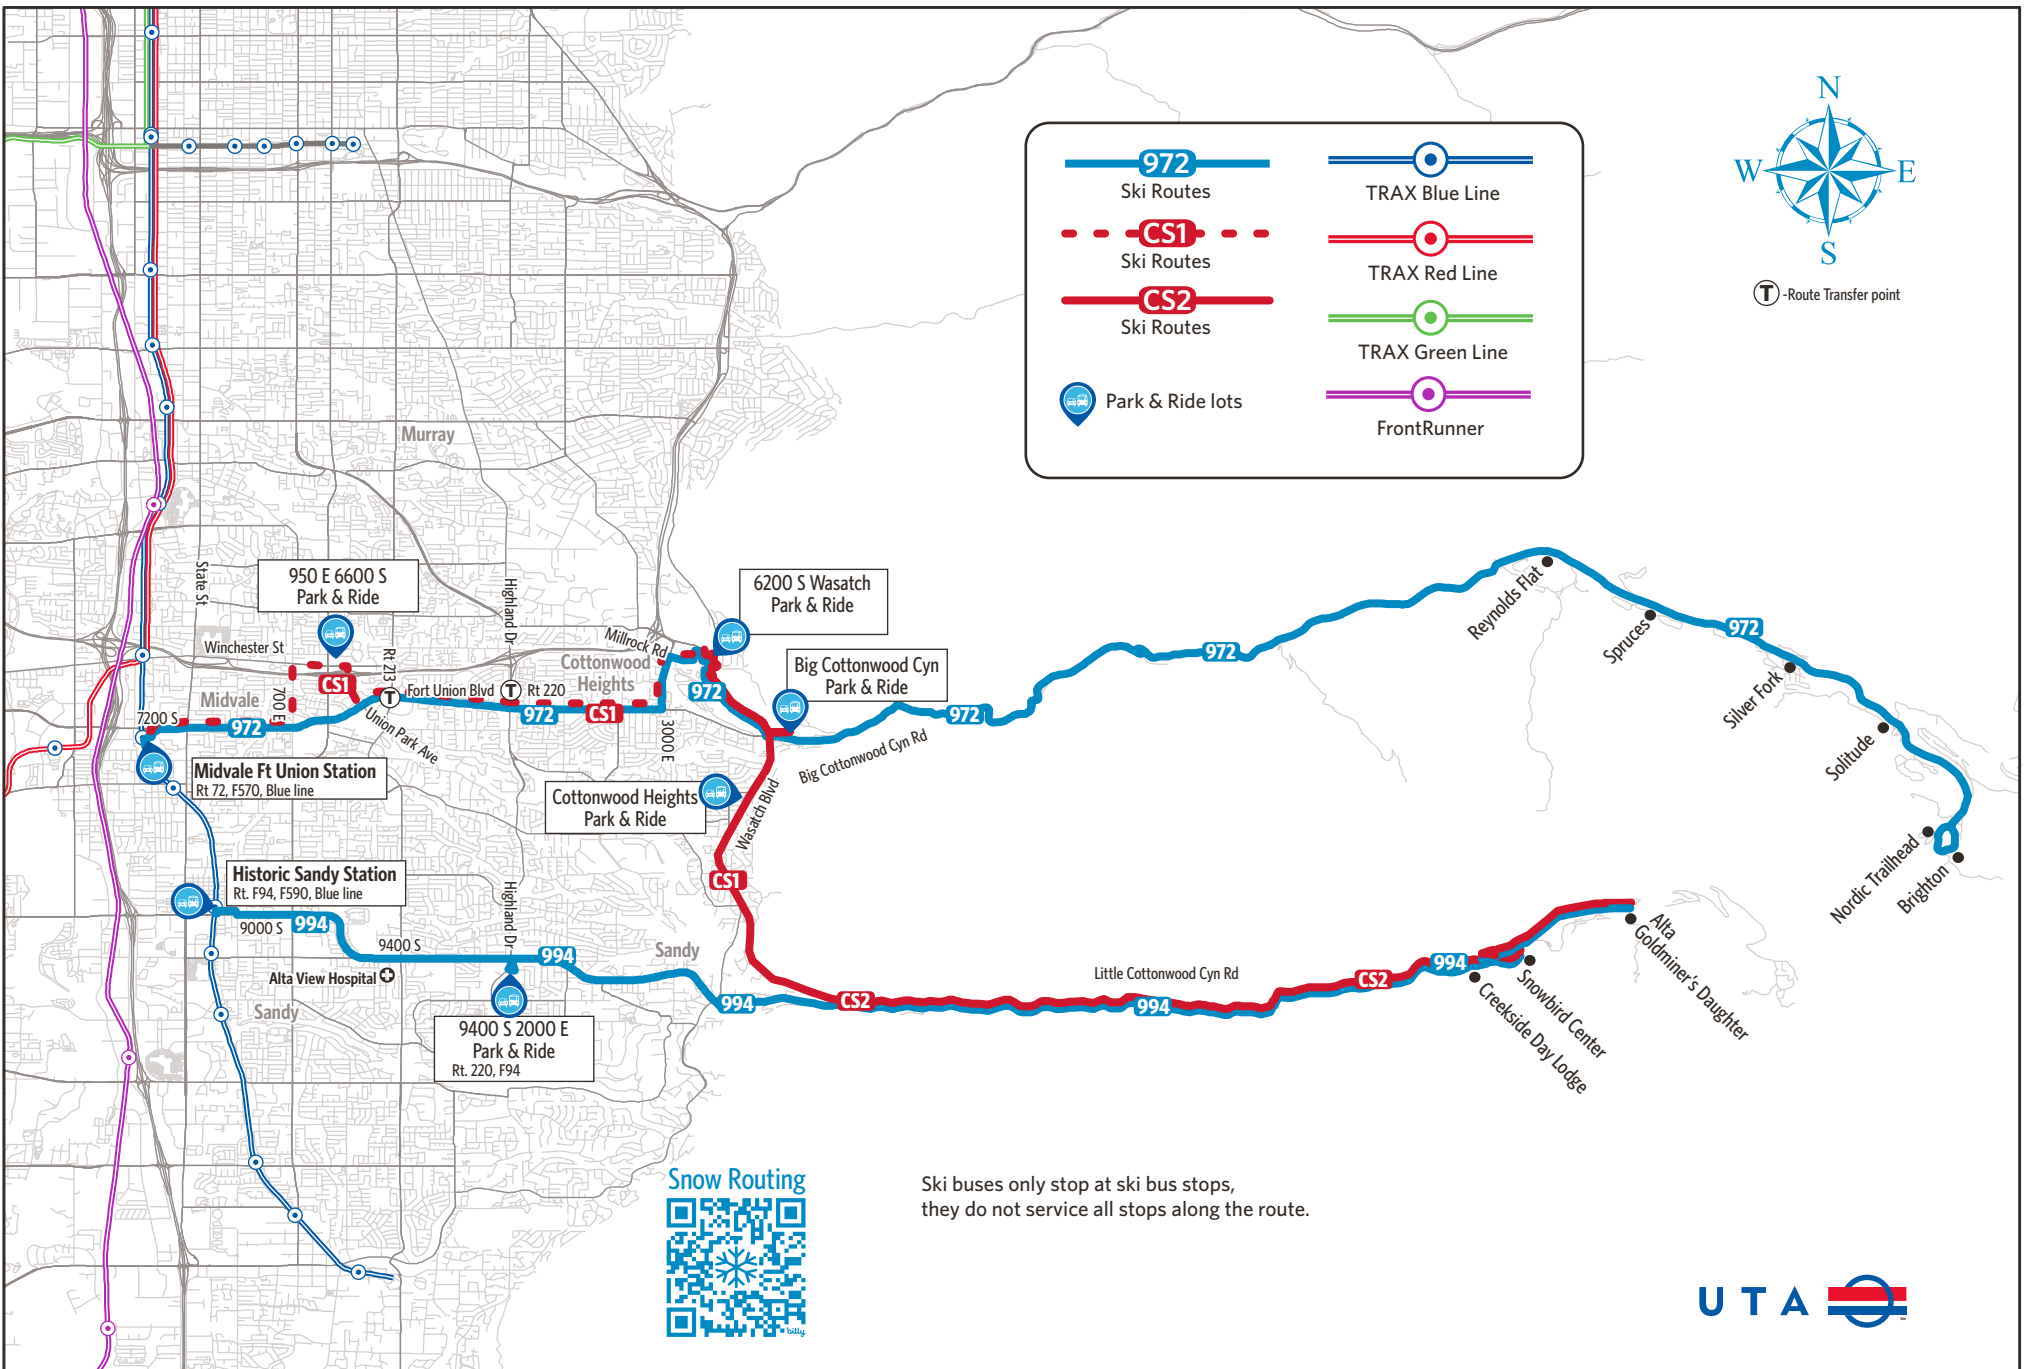

Down to Midvale Fort Union Station

	Goldminer's Daughter	Snowbird Center	Snowbird Entry 1	8200 S Wasatch Park & Ride	Big Cottonwood Canyon Park & Ride	6200 S Wasatch Park & Ride	Midvale Ft. Union Station
CS2	754a	759a	804a	826a	832a	837a	---
	824	829	834	856	902	907	---
	854	859	904	926	932	937	---
	924	929	934	956	1002	1007	---
	954	959	1004	1026	1032	1037	---
	1024	1029	1034	1056	1102	1107	---
	1054	1059	1104	1126	1132	1137	---
	1124	1129	1134	1156	1202p	1207p	---
	1154	1159	1204p	1226p	1232	1237	---
	1224p	1229p	1234	1256	102	107	---
	1254	1259	104	126	132	137	---
	124	129	134	156	202	207	---
	154	159	204	226	232	237	---
	224	229	234	256	302	307	---
	254	259	304	326	332	337	---
	324	329	334	356	402	407	---
	354	359	404	426	432	437	---
424	429	434	456	502	507	---	
CS1	454	459	504	526	532	537	555
	524	529	534	556	602	607	625
	554	559	604	626	632	637	655
	624	629	634	656	702	707	725
	654	659	704	726	732	737	755