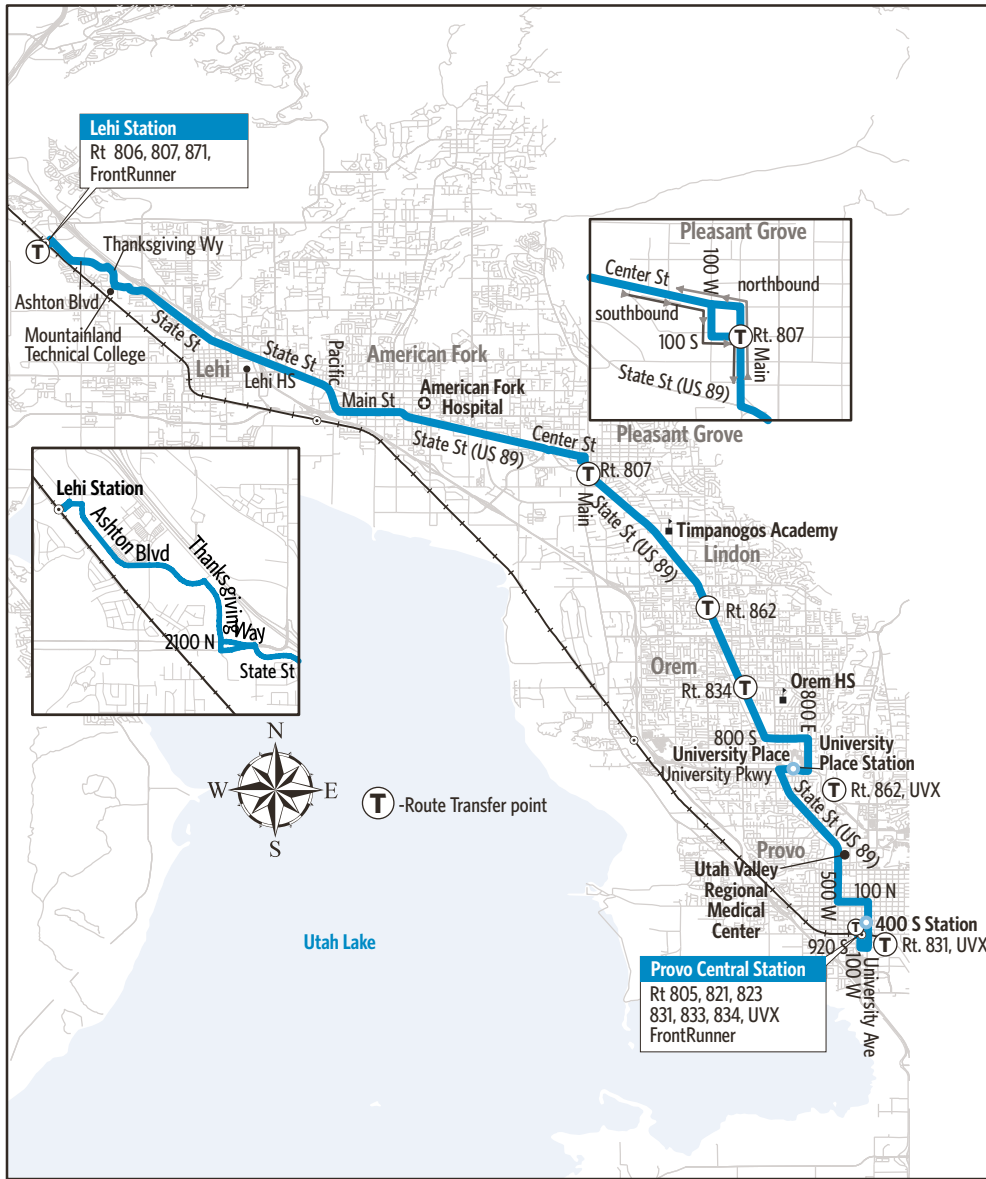

Route 850-State St

Snow Routing

For Information Call 801-RIDE-UTA (801-743-3882)
outside Salt Lake County 888-RIDE-UTA (888-743-3882)
www.rideuta.com

850

State St

SEE SOMETHING? SAY SOMETHING!

To contact UTA police:
Call: 801-287-EYES (801-287-3937)
Or Text UTATIP and your tip to 274637

INTERPRETER

801-RIDE-UTA
call (801-743-3882)
Toll-Free (888-743-3882)

Intérprete 口譯 thông dịch viên
해석사 tumač переводчик
インタプリタ Dolmetscher 通譯

PLAN AND PAY WITH transit*

Available in the App Store
and Google Play.

HOW TO USE THIS SCHEDULE

Determine your timepoint based on when you want to leave or when you want to arrive. Read across for your destination and down for your time and direction of travel. A route map is provided to help you relate to the timepoints shown. Weekday, Saturday & Sunday schedules differ from one another.

UTA SERVICE DIRECTORY

- General Information, Schedules, Trip Planning and Customer Feedback: 801-RIDE-UTA (801-743-3882)
- Outside Salt Lake County call 888-RIDE-UTA (888-743-3882)
- For 24 hour automated service for next bus available use option 1. Have stop number and 3 digit route number (use 0 or 00 if number is not 3 digits).
- Pass By Mail Information 801-287-2204
- For Employment information please visit <http://www.rideuta.com/careers/>
- Travel Training 801-287-2275

LOST AND FOUND

Weber/South Davis: 801-626-1207 option 3
Utah County: 801-227-8923
Salt Lake County: 801-287-4664

FARES

Exact Fare is required. Fares are subject to change.

ACCESSIBLE SERVICE

Wheelchair accessible buses are available on all routes. Alternate format schedules are available upon request. Telephone communication for deaf/hearing impaired persons is available by dialing 711.

TRANSFERS

Upon payment of a fare, a transfer is good for travel in any direction, including return trip, for two (2) hours until the time cut. The value of a transfer towards a fare on a more expensive service is the regular cash fare.

BIKES ON BUSES

The Bikes on Buses service is available on all buses, except Paratransit.

HOLIDAYS

Please check rideuta.com for holiday service information.