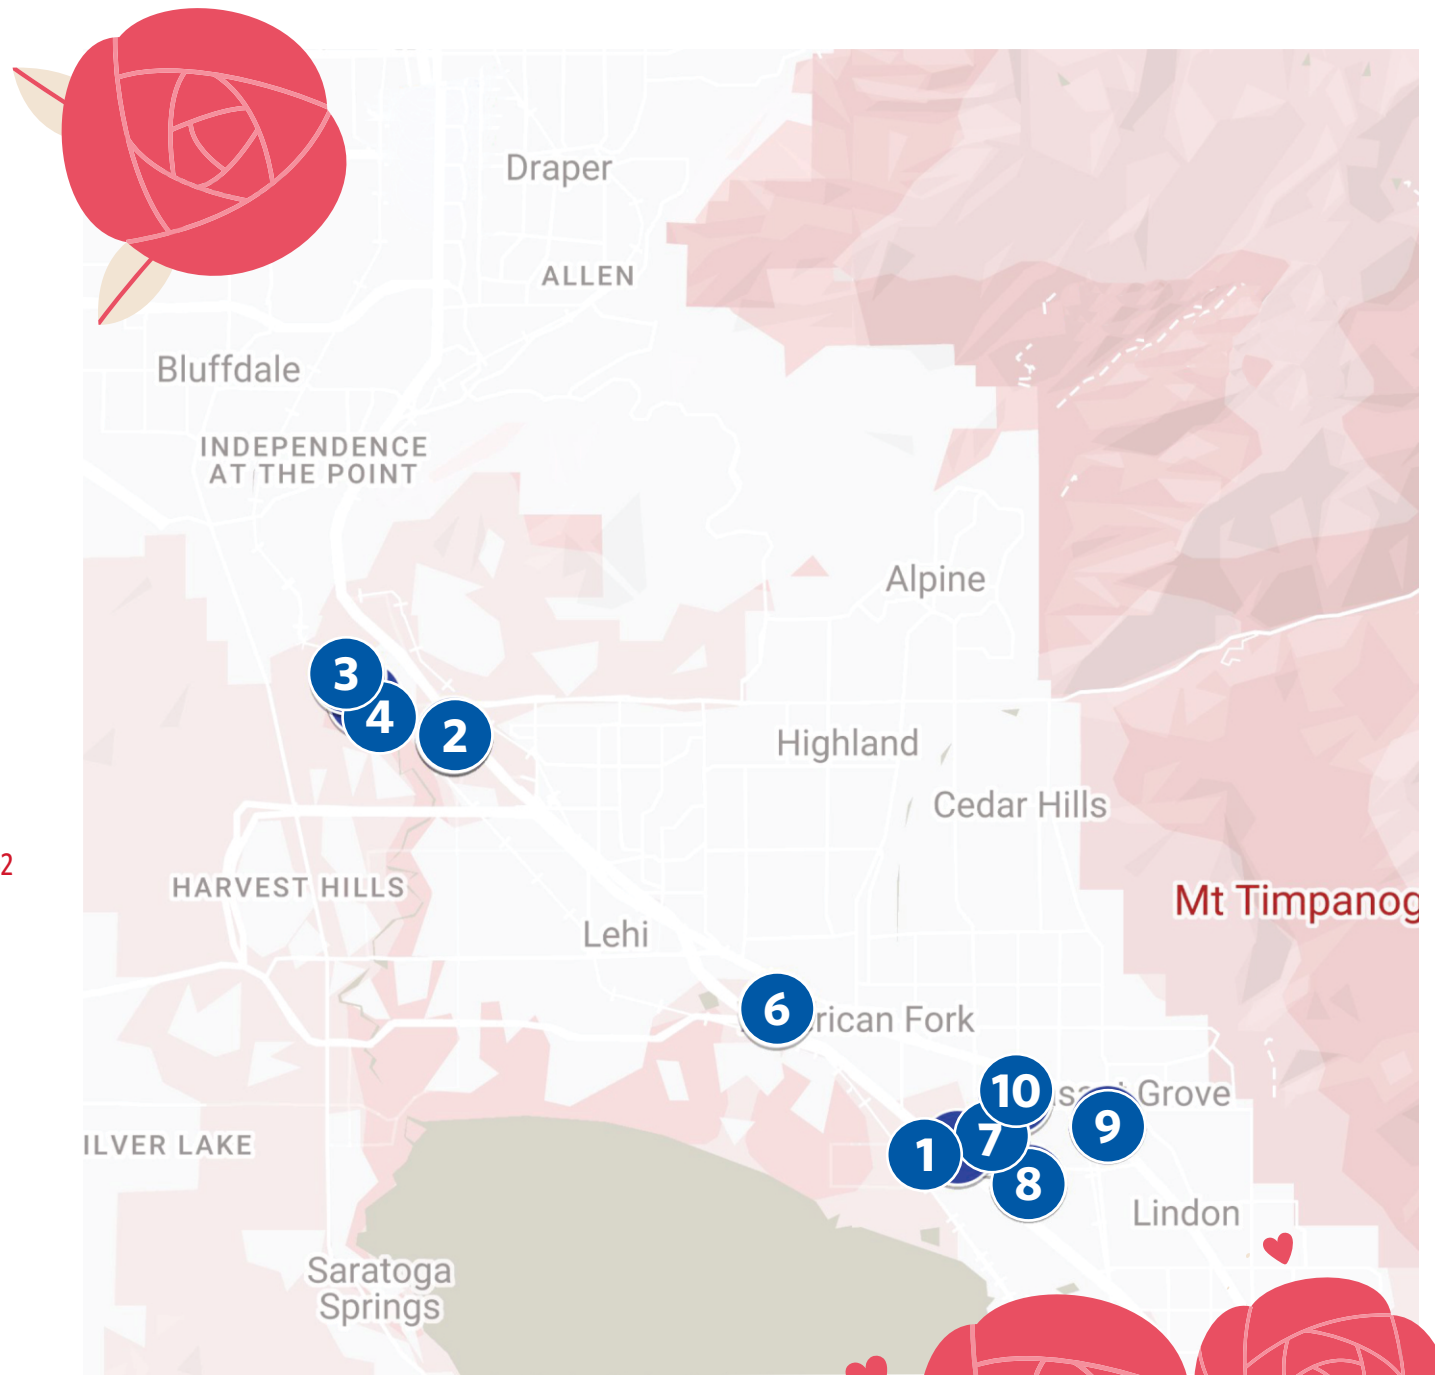

North Utah County

- 1 Rad Tag**
2415 W 700 S, Pleasant Grove, UT 84062
- 2 Thanksgiving Point**
3003 Thanksgiving Wy, Lehi, UT 84043
- 3 Ashton Gardens at Thanksgiving Point**
3900 Garden Dr, Lehi, UT 84043
- 4 Museum of Natural Curiosity**
3605 Garden Dr, Lehi, UT 84043
- 5 Butterfly Biosphere**
3003 Thanksgiving Wy, Lehi, UT 84043
- 6 The Dessert Collective**
101 NW State St, American Fork, UT 84003
- 7 The Grid**
593 S Evermore Ln, Pleasant Grove, UT 84062
- 8 Labyrinth Reality Games**
635 N 1700 W, Lindon, UT 84042
- 9 The Escape Date**
405 S 100 E, Pleasant Grove, UT 84062
- 10 Bonsai Bai Me**
43 S 1300 W, Pleasant Grove, UT 84062

Use the Transit App to plan your trip!