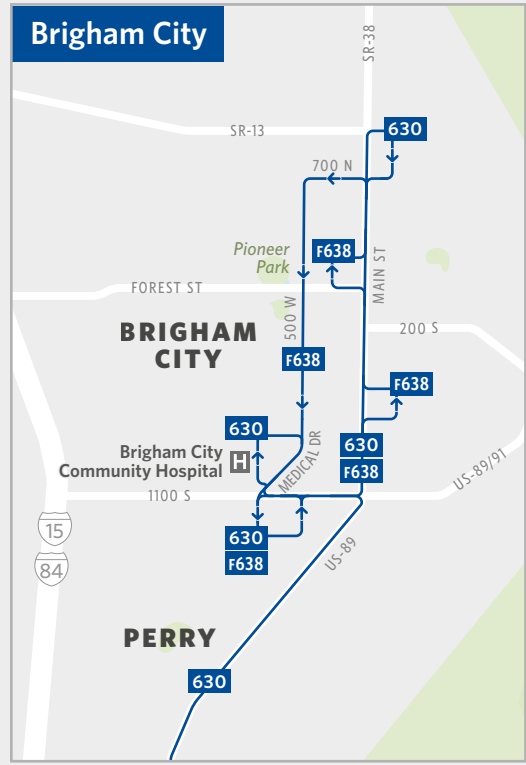

Weber & Davis SYSTEM MAP

Legend

- Rail**
- FrontRunner**
Intercity train service running every 30-60 minutes Monday-Saturday only
- Bus**
- OGX**
Bus rapid transit (BRT) service running every 10-15 minutes
- Frequent bus**
Runs every 15 minutes
- Regular bus**
Runs every 30 or more minutes
- Limited bus**
Routes with limited service
- Ski bus**
Service to ski resorts
No service outside ski season—check rideuta.com/ski for exact dates
- UTA On Demand**
Microtransit service
- Park-and-ride**

Plan your trip

Transit, UTA's official trip planning app

Find schedule info, see bus and train locations, buy tickets and passes, and get notified about detours and service disruptions in real time.

More information at rideuta.com