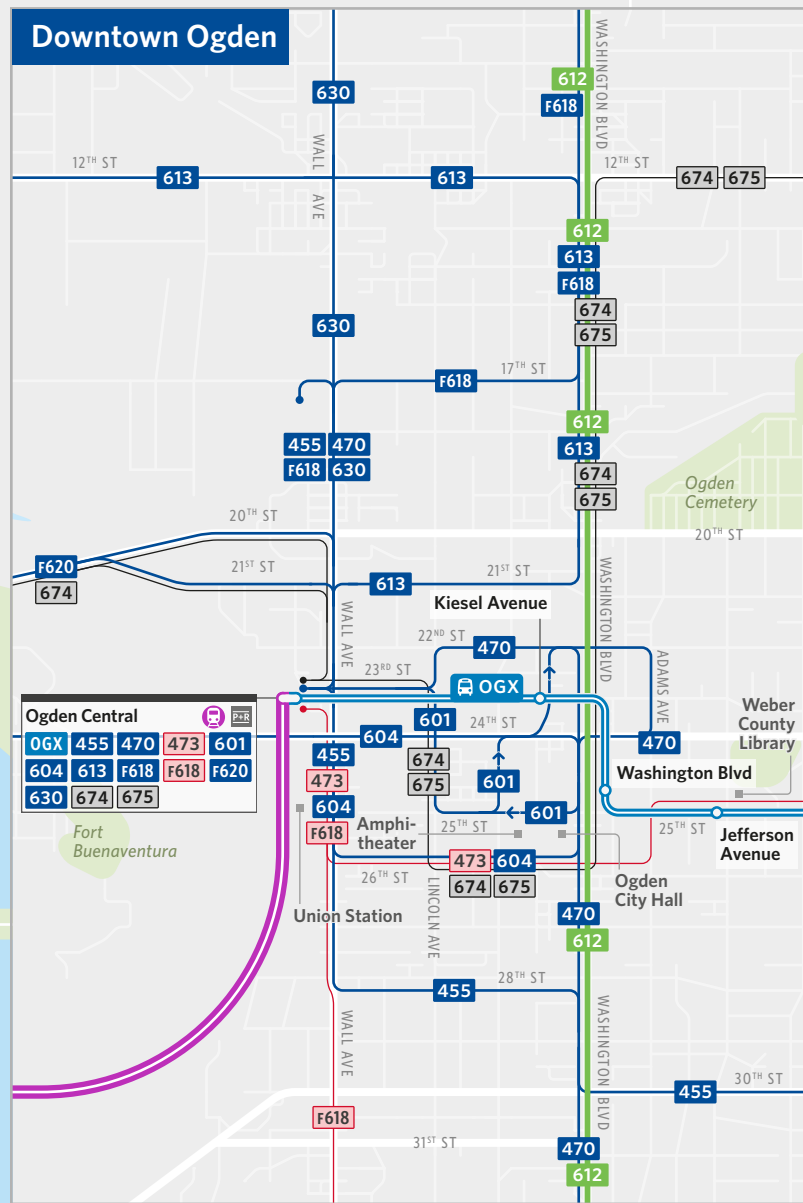

Weber & Davis SYSTEM MAP

Legend

- Rail**
- FrontRunner**
Intercity train service running every 30-60 minutes Monday-Saturday only
- Bus**
- OGX**
Bus rapid transit (BRT) service running every 10-15 minutes
- Frequent bus**
Runs every 15 minutes
- Regular bus**
Runs every 30 or more minutes
- Limited bus**
Routes with limited service
- Ski bus**
Service to ski resorts
No service outside ski season—check rideuta.com/ski for exact dates
- UTA On Demand**
Microtransit service
- Park-and-ride**

Plan your trip

Transit, UTA's official trip planning app

Find schedule info, see bus and train locations, buy tickets and passes, and get notified about detours and service disruptions in real time.

More information at rideuta.com